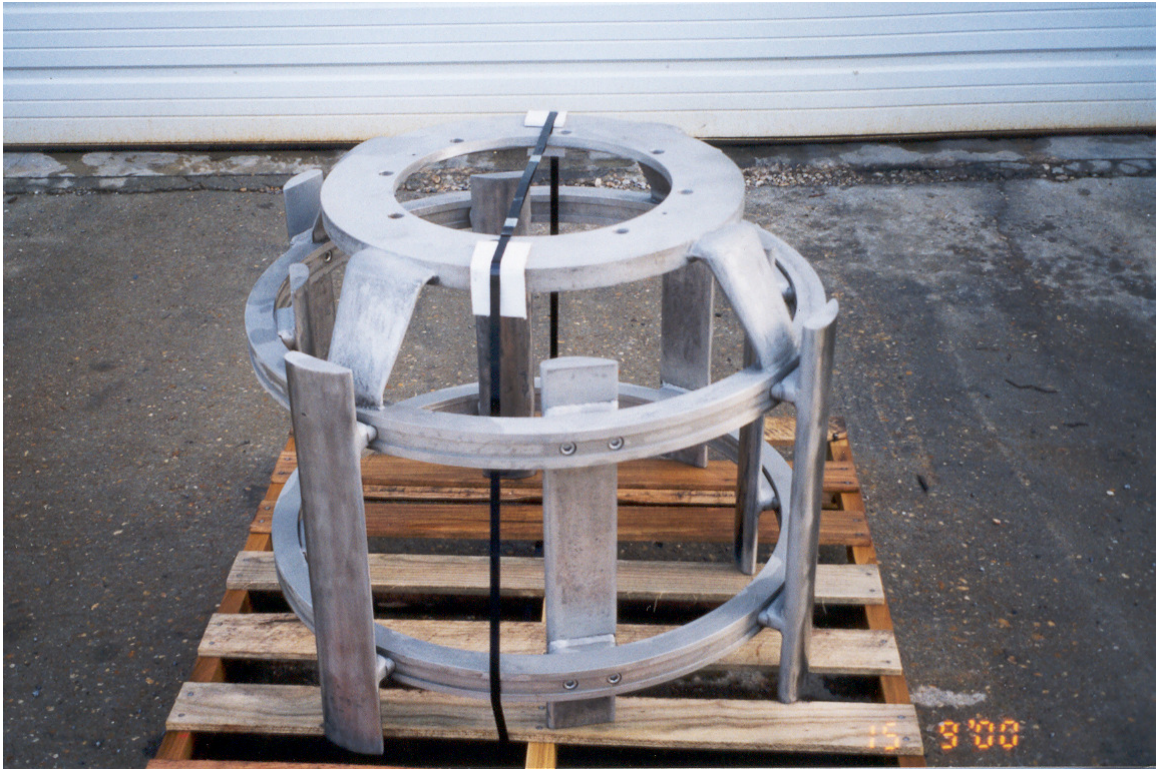

Model 14/40 Rotating assembly for
Bird (Voith) Centriscreen

Model 14/40 B Rotating assembly for
Bird (Voith) Centriscreen